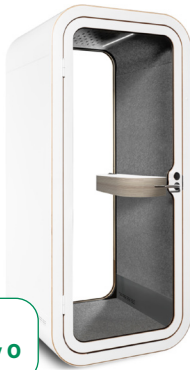

FRAMERY O QUICK CALL A private space for phone and video calls

- Superior sound insulation
- White high-pressure laminated table
- Power outlet LED lighting