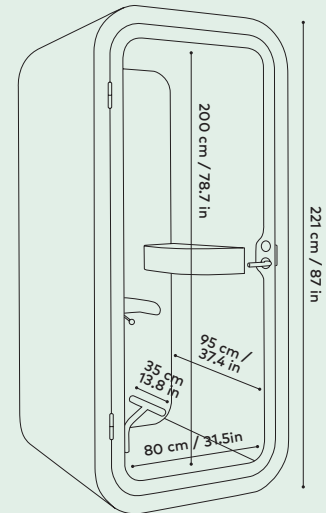

REGULAR TABLE is designed to provide space for a laptop, a notebook and a mobile charging your devices while working or taking part in a call. Table size: 13 x 70 x 28.5cm / 5.1 x 27.5 x 11.2in (height, width, depth). Table height from floor: 102.5 cm / 39.6 in.

WIDE TABLE is designed to provide space for a laptop, a notebook and a mobile charging your devices while working or taking part in a call. Table size: 12 x 75 x 30 cm / 4.7 x 29.5 x 11.8in (height, width, depth). Table height from floor: 102.5 cm / 39.6 in.

ELECTROMECHANICAL CODE LOCK handle can be used to limit access to a pod only for users with a number code.

LAN CABLE 7 m.

Framery O

TECHNICAL SPECIFICATIONS

Size	EXTERIOR 221 × 100 × 100 cm / 87 × 39.4 × 39.4 in (h, w, d). With castors (comes with movability kit) extra 2cm / 0.8 in in height. INTERIOR 200 × 80 × 95 cm / 78.7 × 31.5 × 37.4 in (h, w, d). DOORWAY 200 × 80 cm / 78.7 × 31.5 in (h, w).
Weight	320 kg / 705 lb.
Ventilation Space	Min. recommended space for air to circulate: <ul style="list-style-type: none"> Sides: 5 cm / 1.9 in. Above: 15 cm / 5.9 in.
Acoustics	30dB (Speech level reduction according to ISO-23351-1 testing method).
Airflow	Total airflow is 21.5 l/s, 45 CFM (77.4 m ³ /h). On standby mode the fans are working on 25 % of the maximum power.
Lighting	LED-Light 4000 K and 300 lux.
Exterior materials	EXTERIOR Painted sheet metal. GLASS Sound control laminated glass (4 + 4 mm / 0.16 + 0.16 in). FRAME Formica laminate on birch plywood with varnish trim.
Interior materials	SOLID WALLS AND ROOF A sandwich element of sheet metal, birch plywood, recycled acoustic foam and acoustic felt. FLOOR An anti-static and stain resistant low loop pile carpet. TABLE Formica laminate on birch plywood with varnish trim.

Power cord can be led out of the bottom corner of the pod. The cord length outside the pods is 4.5 m / 176.4 in.

DIMENSIONS

Framery O is
UL GREENGUARD certified

Framery O shipped in North
America is UL 962 listed