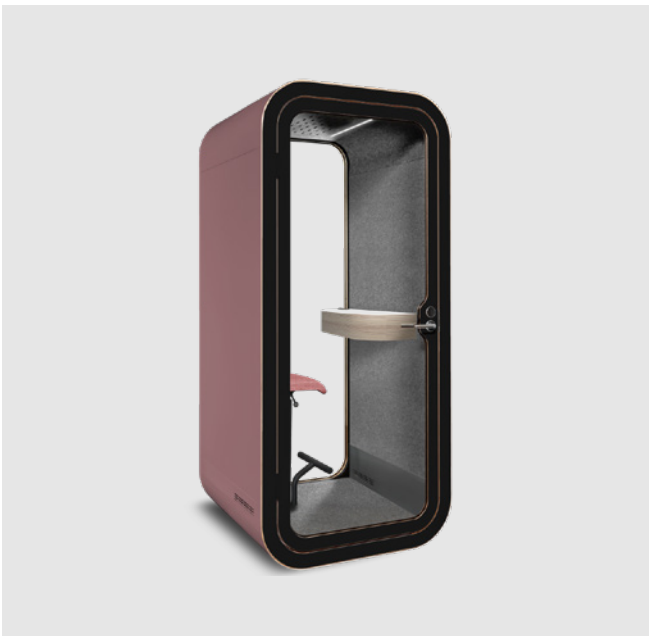

Framery O – The original soundproof office phone booth

Framery O Quick Call

The Quick Call Package includes the basic features of a single-person pod that are needed for having a private phone call without disturbing your colleagues. In addition to superior sound insulation, it has a white high-pressure laminated table, acoustic interior felt, anti-static carpet, occupancy sensor, LED lighting and power outlet. Seat not included.

Framery O Standard

The Standard Package expands the use of a single-person pod to also include heads-down work. In addition to the core features of Framery O, it includes a fixed height-adjustable Tovi stool and power source with USB-C+A outlets.

Framery O Color

The Color Package lets you select from all of the color options available for Framery O – making it an affordable way to fully personalize the pod. Select the color of the table, seat fabric, exterior covers, door and door frame.

Framery O / Furniture

HEIGHT-ADJUSTABLE SEAT ensures that the stool accommodates all users. The height can be adjusted vertically between 68.5–81.5 cm / 26.8–31.9 in. The stool is attached to the pod with a robust fixing plate making it stable and durable. The color of the seat can be customized.