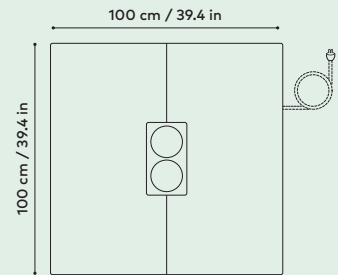

POWER

Power consumption	WHILE IN USE 13W on standard configuration. Standard configuration: - LED lights: 10W. - Fans in total: 3.1W. STANDBY MODE 0.8W. Input 100–240 VAC, 8.0 A, 50–60 Hz.
Outlets	REGULAR TABLE OUTLETS Power socket. Optional LAN. WIDE TABLE OUTLETS Power socket, USB-A+C. Optional LAN.
Output values	Output AC (power socket) 100–240VAC, 6.6A, 50–60 Hz. Output USB (TUF) charging. Maximum combined output of 5 A at 5 VDC (25 W) dBm.

All electric components can be changed if there is a malfunction. Power consumption is a constant value that is determined by the power usage of the pods' internal components (electric unit, motion detector, light and fans). Framery's products can be plugged into a wall socket. The pods have their own power supplies that give 24 V DC to the lights and 12 V DC to the fans. The lights and fans are operated by a motion detector. Inside the pods, there are country-specific power outlets for charging mobile devices.

Power cord can be led out of the bottom corner of the pod. The cord length outside the pods is 4.5 m / 176.4 in.

DIMENSIONS

Framery O is
UL GREENGUARD certified

Framery O shipped in North
America is UL 962 listed