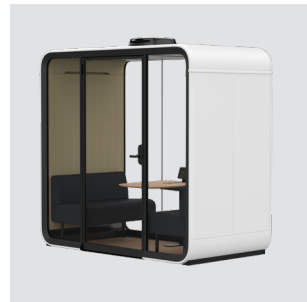

Privacy you can trust

The fine-tuned acoustic structure provides A-Class soundproofing that allows the pod to be placed next to workstations without causing noise distractions to the user or to those outside of the pod. And echo-free interior acoustics make the pod a private, comfortable place for work and video calls.

MATERIAL RECYCLABILITY

100%

Smart pods have 100%* end of life recyclability

*Framery One 95%

FRAMERY ONE COMPACT

The smart one-person office phone booth.

- Framery One Compact feels spacious inside while taking minimal amount of floor space
- This phone booth is built to last with a lightweight structure and efficient use of materials without compromising performance or quality
- Table always included; optional height-adjustable stool
- 8" touchscreen and adaptive lighting always included
- Framery Connect™
- Framery Office Sound Masking System™

FRAMERY ONE

The smart one-person office pod.

- Framery One is a spacious, one-person workstation designed for video calls and focus work
- Comfortable and versatile contemporary design
- Adjustable electric work desk always included; optional height-adjustable chair
- 5" touchscreen and video light always included
- Framery Connect™

FRAMERY FOUR

The smart meeting pod for up to 4 people.

- Framery Four is a multifunctional soundproof meeting space engineered for face-to-face meetings and hybrid work
- Spacious interior that comfortably fits two sofas with lots of table space
- Low threshold enabling easy access
- Table and two sofas always included
- 8" touchscreen and adaptive lighting always included
- Framery Connect™
- Framery Office Sound Masking System™