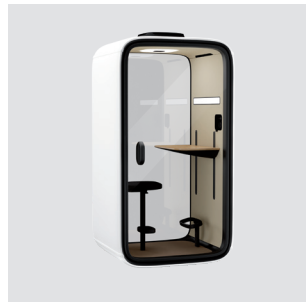

Privacy you can trust

The fine-tuned acoustic structure provides A-Class soundproofing that allows the pod to be placed next to workstations without causing noise distractions to the user or to those outside of the pod. And echo-free interior acoustics make the pod a private, comfortable place for work and video calls.

MATERIAL RECYCLABILITY

100%

Smart pods have 100%* end of life recyclability

*Framery One 95%

FRAMERY ONE COMPACT

The smart one-person office phone booth.

- Framery One Compact feels spacious inside while taking minimal amount of floor space
- This phone booth is built to last with a lightweight structure and efficient use of materials without compromising performance or quality
- Table always included; optional height-adjustable stool
- 8" touchscreen and adaptive lighting always included
- Framery Connect™
- Framery Office Sound Masking System™

FRAMERY ONE

The smart one-person office pod.

- Framery One is a spacious, one-person workstation designed for video calls and focus work
- Comfortable and versatile contemporary design
- Adjustable electric work desk always included; optional height-adjustable chair
- 5" touchscreen and video light always included
- Framery Connect™

FRAMERY FOUR

The smart meeting pod for up to 4 people.

- Framery Four is a multifunctional soundproof meeting space engineered for face-to-face meetings and hybrid work
- Spacious interior that comfortably fits two sofas with lots of table space
- Low threshold enabling easy access
- Table and two sofas always included
- 8" touchscreen and adaptive lighting always included
- Framery Connect™
- Framery Office Sound Masking System™