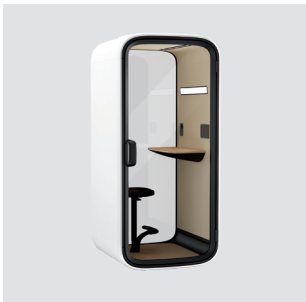

Privacy you can trust

The fine-tuned acoustic structure provides A-Class soundproofing that allows the pod to be placed next to workstations without causing noise distractions to the user or to those outside of the pod. And echo-free interior acoustics make the pod a private, comfortable place for work and video calls.

Guaranteed privacy with fine-tuned Class A speech level reduction of 30dB – and the industry's top ISO 23351-1 rating for office phone booths.

MEDIAN AUTOMATED AIRFLOW

60 sec

Air inside the pod is fully renewed every 60 seconds

MATERIAL RECYCLABILITY

100%

Smart pods have 100%* end of life recyclability

*Framery One 95%

FRAMERY ONE COMPACT

The smart one-person office phone booth.

- Framery One Compact feels spacious inside while taking minimal amount of floor space
- This phone booth is built to last with a lightweight structure and efficient use of materials without compromising performance or quality
- Table always included; optional height-adjustable stool
- 8" touchscreen and adaptive lighting always included
- Framery Connect™
- Framery Office Sound Masking System™

FRAMERY ONE

The smart one-person office pod.

- Framery One is a spacious, one-person workstation designed for video calls and focus work
- Comfortable and versatile contemporary design
- Adjustable electric work desk always included; optional height-adjustable chair
- 5" touchscreen and video light always included
- Framery Connect™