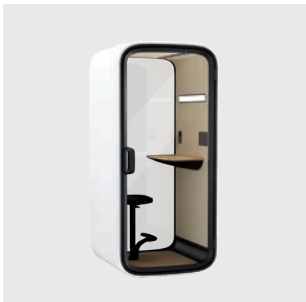

Privacy you can trust

The fine-tuned acoustic structure provides A-Class soundproofing that allows the pod to be placed next to workstations without causing noise distractions to the user or to those outside of the pod. And echo-free interior acoustics make the pod a private, comfortable place for work and video calls.

Guaranteed privacy with fine-tuned Class A speech level reduction of 30dB – and the industry's top ISO 23351-1 rating for office phone booths.

MEDIAN AUTOMATED AIRFLOW

60 sec

Air inside the pod is fully renewed every 60 seconds

MATERIAL RECYCLABILITY

100%

Smart pods have 100%* end of life recyclability

*Framery One 95%

FRAMERY ONE COMPACT

The smart one-person office phone booth.

- Framery One Compact feels spacious inside while taking minimal amount of floor space
- This phone booth is built to last with a lightweight structure and efficient use of materials without compromising performance or quality
- Table always included; optional height-adjustable stool
- 8" touchscreen and adaptive lighting always included
- Framery Connect™
- Framery Office Sound Masking System™

FRAMERY ONE

The smart one-person office pod.

- Framery One is a spacious, one-person workstation designed for video calls and focus work
- Comfortable and versatile contemporary design
- Adjustable electric work desk always included; optional height-adjustable chair
- 5" touchscreen and video light always included
- Framery Connect™