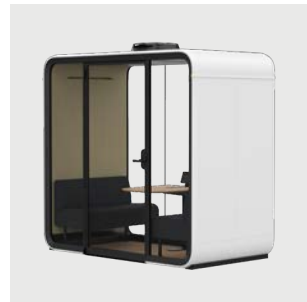

Privacy you can trust

The fine-tuned acoustic structure provides A-Class soundproofing that allows the pod to be placed next to workstations without causing noise distractions to the user or to those outside of the pod. And echo-free interior acoustics make the pod a private, comfortable place for work and video calls.

MATERIAL RECYCLABILITY

100%

Smart pods have 100%* end of life recyclability

*Framery One 95%

FRAMERY ONE COMPACT

The smart one-person office phone booth.

- Framery One Compact feels spacious inside while taking minimal amount of floor space
- This phone booth is built to last with a lightweight structure and efficient use of materials without compromising performance or quality
- Table always included; optional height-adjustable stool
- 8" touchscreen and adaptive lighting always included
- Framery Connect™
- Framery Office Sound Masking System™

FRAMERY ONE

The smart one-person office pod.

- Framery One is a spacious, one-person workstation designed for video calls and focus work
- Comfortable and versatile contemporary design
- Adjustable electric work desk always included; optional height-adjustable chair
- 5" touchscreen and video light always included
- Framery Connect™

FRAMERY FOUR

The smart meeting pod for up to 4 people.

- Framery Four is a multifunctional soundproof meeting space engineered for face-to-face meetings and hybrid work
- Spacious interior that comfortably fits two sofas with lots of table space
- Low threshold enabling easy access
- Table and two sofas always included
- 8" touchscreen and adaptive lighting always included
- Framery Connect™
- Framery Office Sound Masking System™
- Also available in Accessible ADA-compliant version