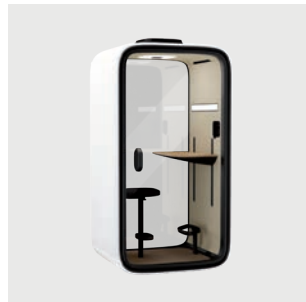

Privacy you can trust

The fine-tuned acoustic structure provides A-Class soundproofing that allows the pod to be placed next to workstations without causing noise distractions to the user or to those outside of the pod. And echo-free interior acoustics make the pod a private, comfortable place for work and video calls.

MATERIAL RECYCLABILITY

100%

Smart pods have 100%* end of life recyclability

*Framery One 95%

FRAMERY ONE COMPACT

The smart one-person office phone booth.

- Framery One Compact feels spacious inside while taking minimal amount of floor space
- This phone booth is built to last with a lightweight structure and efficient use of materials without compromising performance or quality
- Table always included; optional height-adjustable stool
- 8" touchscreen and adaptive lighting always included
- Framery Connect™
- Framery Office Sound Masking System™

FRAMERY ONE

The smart one-person office pod.

- Framery One is a spacious, one-person workstation designed for video calls and focus work
- Comfortable and versatile contemporary design
- Adjustable electric work desk always included; optional height-adjustable chair
- 5" touchscreen and video light always included
- Framery Connect™

FRAMERY FOUR

The smart meeting pod for up to 4 people.

- Framery Four is a multifunctional soundproof meeting space engineered for face-to-face meetings and hybrid work
- Spacious interior that comfortably fits two sofas with lots of table space
- Low threshold enabling easy access
- Table and two sofas always included
- 8" touchscreen and adaptive lighting always included
- Framery Connect™
- Framery Office Sound Masking System™
- Also available in Accessible ADA-compliant version