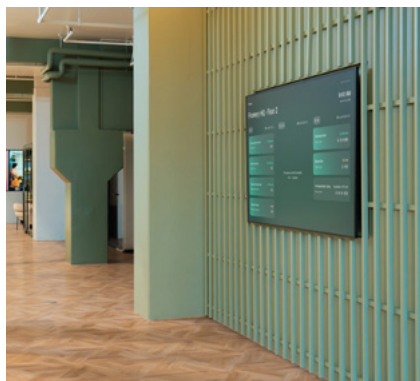

Integrate to big screens of your choice.