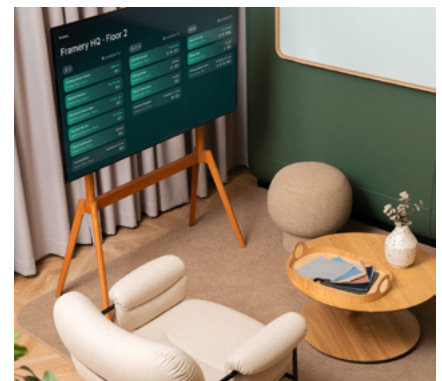

Runs on a variety of devices.

Read more and get pricing.