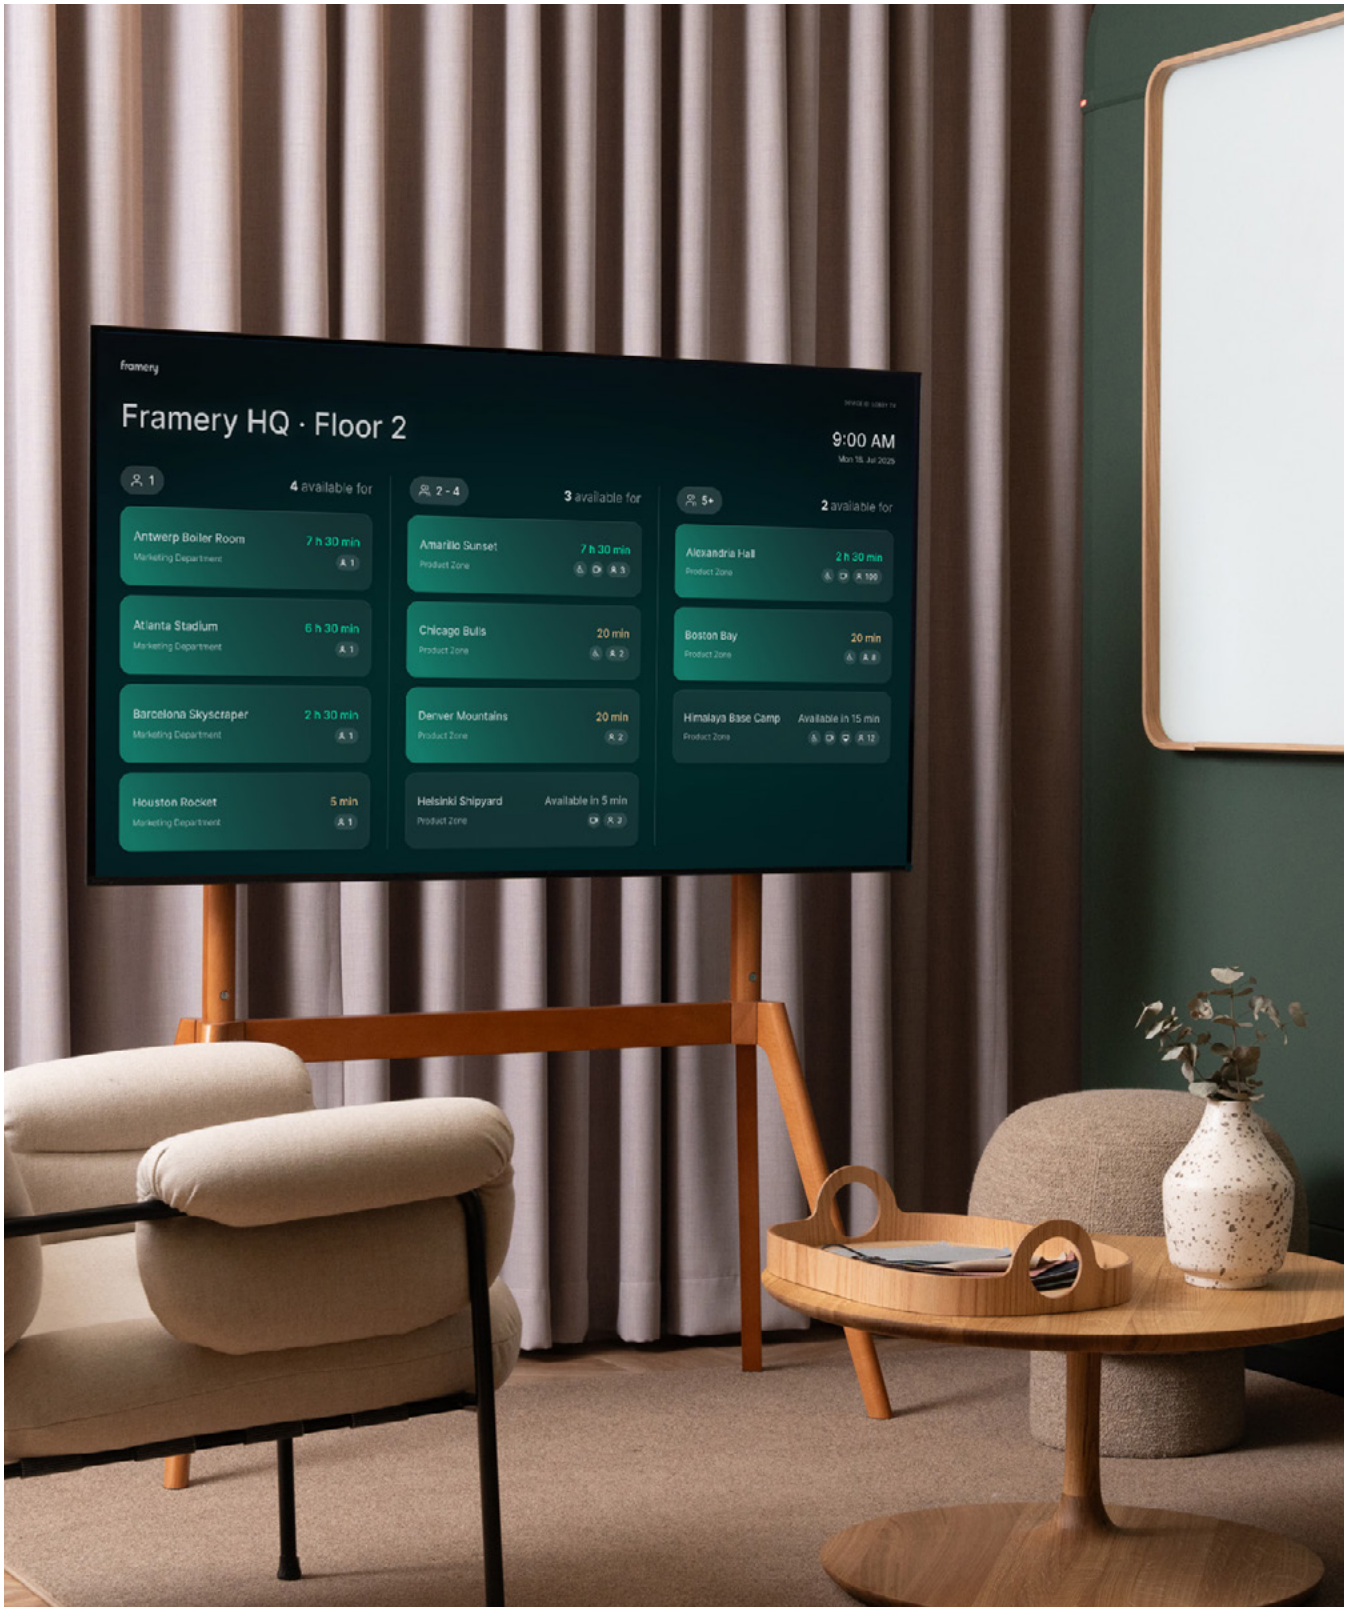

# Framery Space Overview™

Instant space availability visibility for finding a free workspace or meeting room.

**framery**

Framery Space Overview minimizes wasted time searching for available spaces. Position the displays strategically to provide employees with immediate access to space availability information. Lobbies, hallways, break rooms, and passages are popular locations for the overview screens.

## VISIBILITY TO AVAILABLE SPACES

Displays the availability of nearby spaces, along with room-specific capacity and equipment levels, ensuring employees find the right room for their meeting.

## FLEXIBLE DISPLAY OPTIONS

The device-flexible Framery Space Overview adapts to various screen sizes. Select large displays for high-traffic visibility and smaller tablets for on-the-spot booking features. Source your own display and accessories, or acquire the complete floor stand kit designed by Framery.

## FLEXIBLE DEVICE OPTIONS

The Framery Space Overview is designed to run on a variety of devices. While you may use your own preferred display and accessories, Framery offers a high-quality floor stand, including a Lenovo 10.1" touch display (Android, 1920 x 1200, 400 nits) for a complete system.