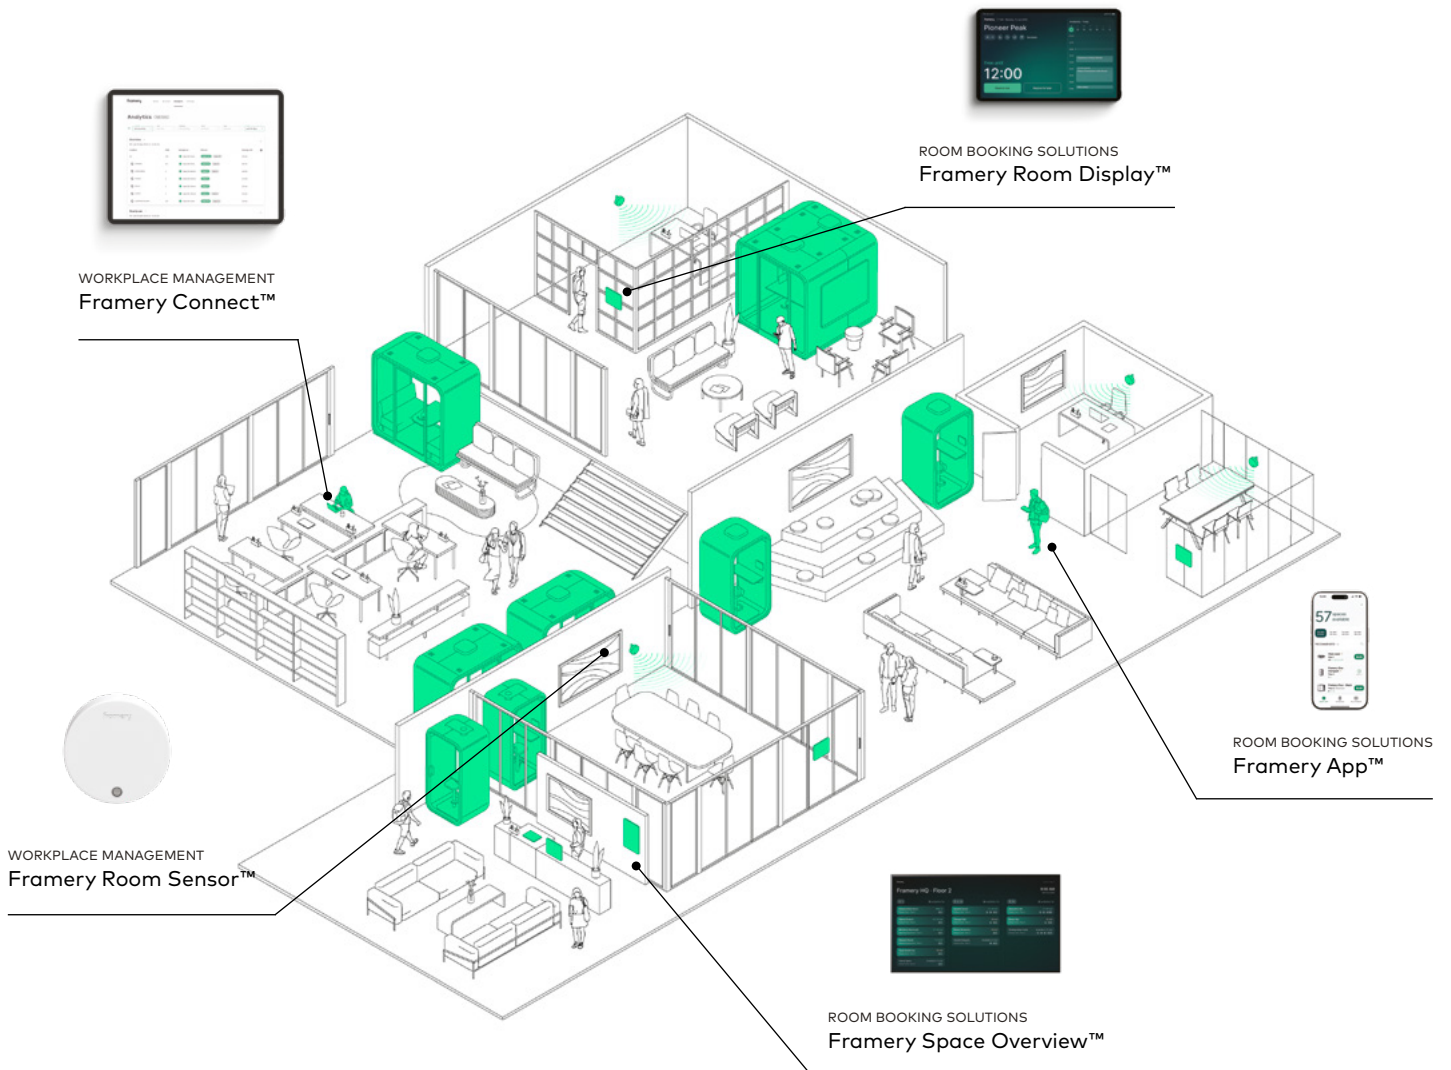

Framery smart office. For frictionless spaces. For smooth workdays.

framery™

Learn more about Framery smart office solutions at framery.com