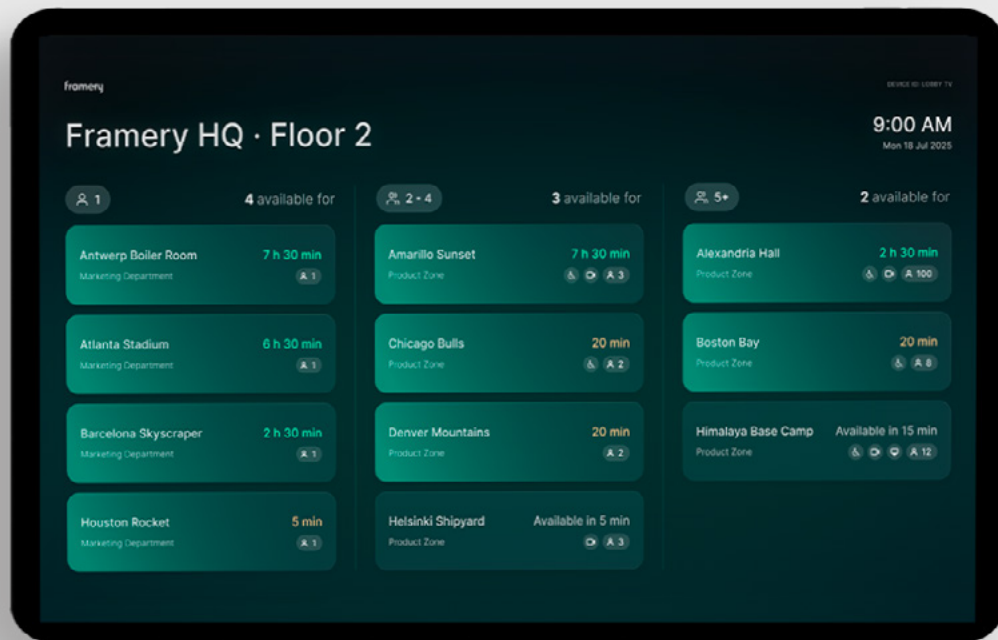

# Framery Space Overview™

Instant space availability visibility for finding a free workspace or meeting room.

**framery**

Framery Space Overview minimizes wasted time searching for available spaces. Position the displays strategically to provide employees with immediate access to space availability information. Lobbies, hallways, break rooms, and passages are popular locations for the overview screens.

## VISIBILITY TO AVAILABLE SPACES

Displays the availability of nearby spaces, along with room-specific capacity and equipment levels, ensuring employees find the right room for their meeting.

## STRATEGIC DEPLOYMENT

Designed to display the nearest available spaces. Deploy the overview strategically on each floor, near teams, or in high-traffic areas for maximum impact.

## SEAMLESS CONNECTION WITH SPACES

Displays smoothly current space availability. Information flows flawlessly between the Framery Space Overview and the connected spaces' occupancy, with zero-latency synchronization.