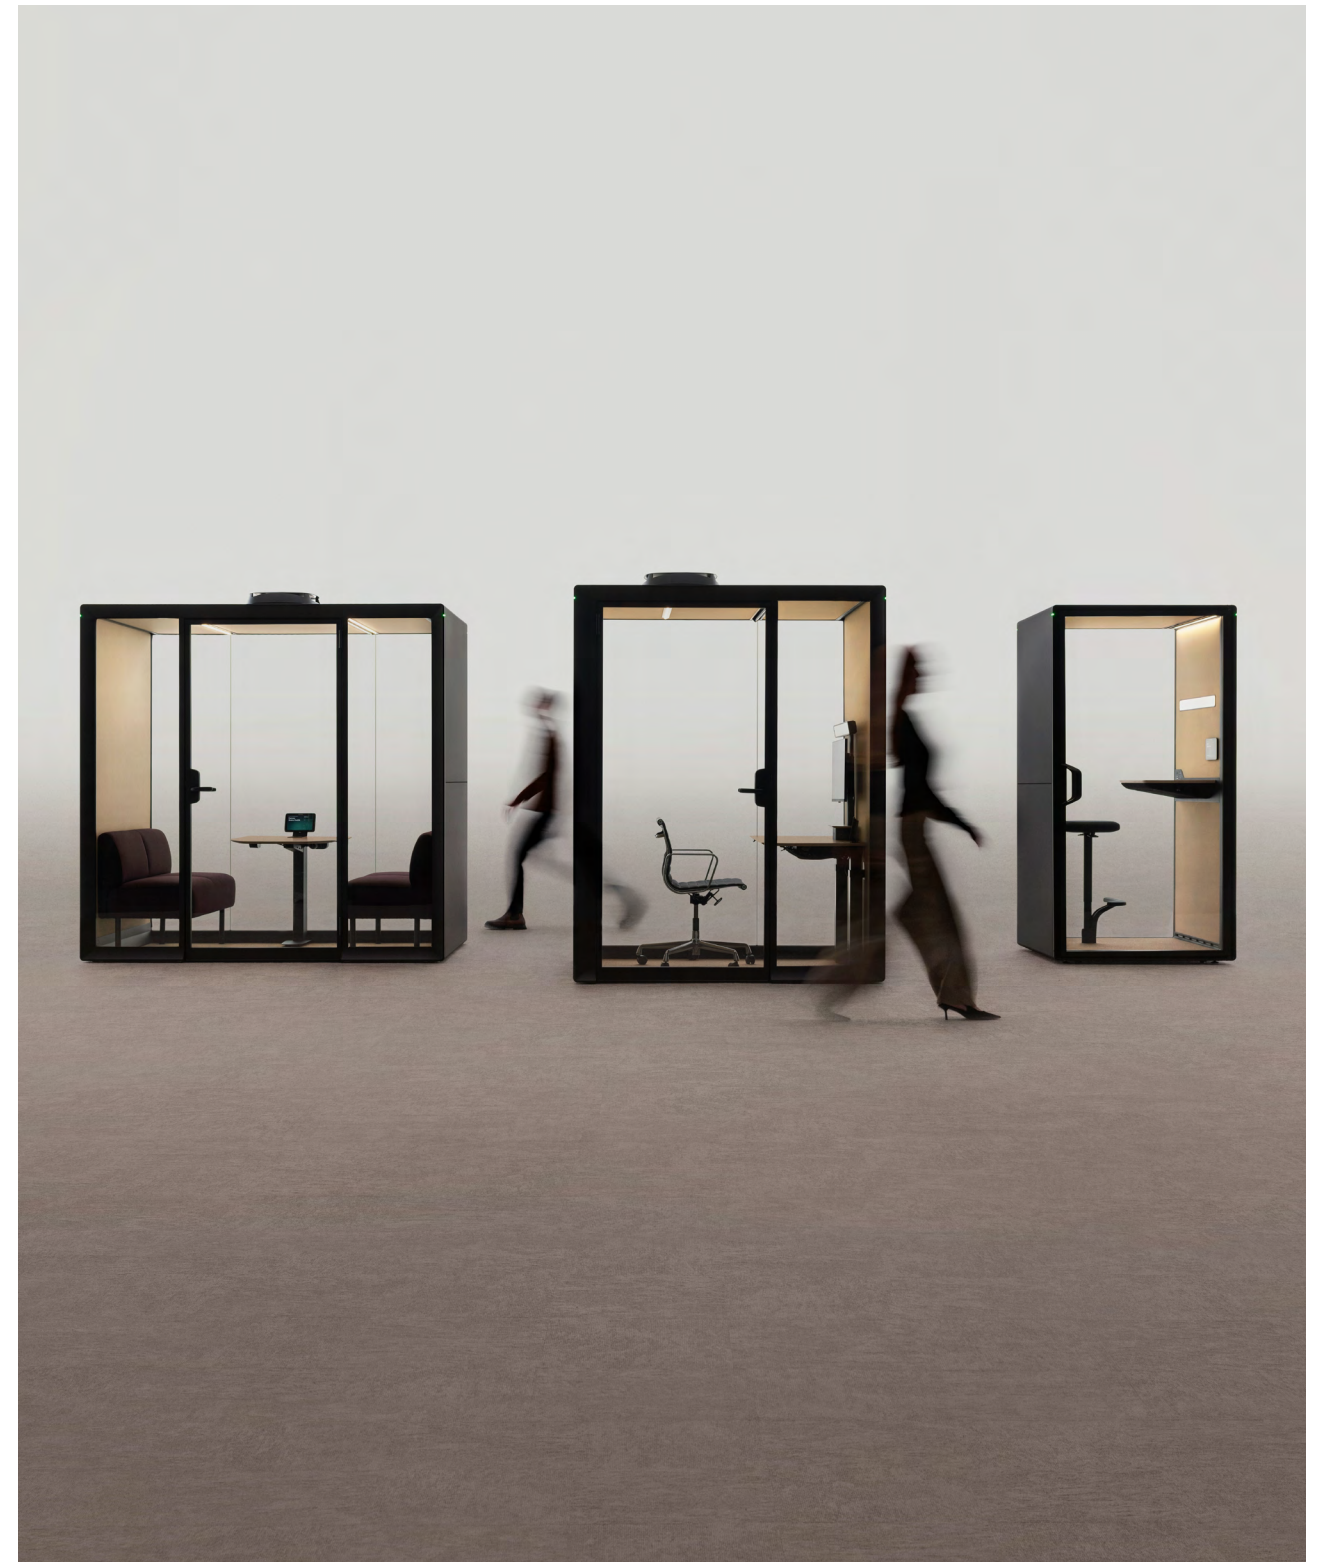

Gradus.

**Quiet design
for loud offices.**

**Focus.
Work.
Huddle.**

Introducing Gradus.
By Framery.

A canvas for your vision.

Gradus is a line of smart, soundproof workspaces assembled in the USA. Defined by its minimalist quiet design, the line serves as a versatile canvas that can harmonize with any architectural vision or stand out through premium custom finishes. Gradus provides high-functioning environments where people can plug in and perform at their best.

We created Gradus with a singular principle: quiet design. We believe a pod should harmonize with your vision, not compete with it. Its minimalist silhouette and clean, straight lines allow it to blend seamlessly into any architectural landscape.

But quiet doesn't mean limited. We've designed Gradus to be a canvas for your creativity. With our interchangeable wall panels, ranging from rich wood veneers to premium custom fabrics, you have total aesthetic flexibility. It is a pod that truly reads the

room, allowing you to choose whether it disappears into the background or stands out as a centerpiece. Whether you are designing for a high-energy collaborative hub or a serene deep-focus zone, Gradus evolves with your workplace.