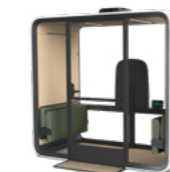

FRAMERY GRADUS FOCUS™

The smart and soundproof focus pod.

BASE

The Gradus Focus Base comes without a chair, providing room to stand or add your own seating. Includes a fixed height table.

ESSENTIALS

The Gradus Focus Essentials includes a height-adjustable chair with a footrest. Comes with a fixed height table.

FRAMERY GRADUS WORK™

The smart and soundproof work pod.

BASE

The Gradus Work Base comes without a chair. The table is fixed height, but can be upgraded to a height-adjustable.

ESSENTIALS

The Gradus Work Essentials comes without a chair. Height-adjustable table is included.

ESSENTIALS+

The Gradus Work Essentials+ comes without a chair. Height-adjustable table is included, and a Framery Room Display outside the pod with a full tablet kit.

FRAMERY GRADUS HUDDLE™

The smart and soundproof Huddle room for up to 4 people.

BASE

The Gradus Huddle Base comes with a full-sized table and two sofas in standard colors.

ESSENTIALS

The Gradus Huddle Essentials comes with a full-sized table and two sofas.

ESSENTIALS+

The Gradus Huddle Essentials+ comes with a full-sized table and two sofas. Includes also a Framery Room Display outside the pod with a full tablet kit.

FRAMERY ONE COMPACT™

The smart and soundproof office phone booth.

BASE

The Framery One Compact Base comes without a stool, providing room to stand or add your own seating.

ESSENTIALS

The Framery One Compact Essentials includes a height-adjustable stool with an attached footrest.

FRAMERY ONE™

The smart and soundproof office pod.

BASE

The Framery One Base comes without a chair, providing room to stand or add your own seating. Height-adjustable table is included.

ESSENTIALS

The Framery One Essentials includes a height-adjustable chair and dual footrests. Height-adjustable table is included.

LOUNGE